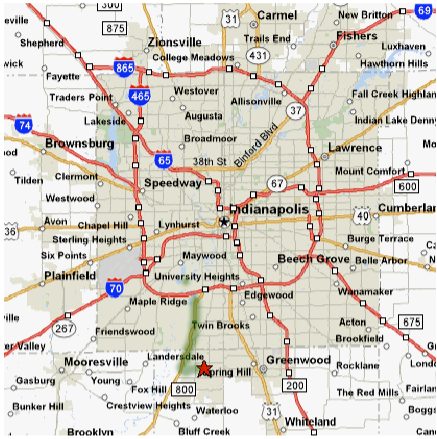

Digital Memories Photography Driving Directions

From SW corner of 465 at SR37

Take SR37 South to Fairview and turn left (East)

(Fairview is the 2nd stop/go light after you pass under the flashing yellow light)

Take Fairview East to Leaning Tree and turn right (South)

(You will go straight through 2 stop signs on Fairview. After you go through the 2nd stop sign, Leaning Tree is the 2nd street on the right at the top of the hill)

Take Leaning Tree to Hazy Lane and turn right (West)

(Hazy Lane is the 2nd right after you turn onto Leaning Tree)

Digital Memories Studio is the 3rd house on the right

145 Hazy Lane Greenwood IN 46142 (317) 882-4809