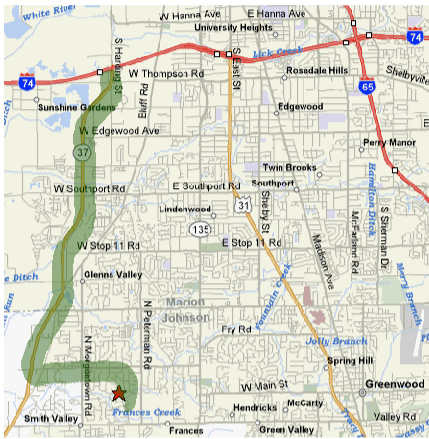

Digital Memories Photography Driving Directions

From SW corner of 465 at SR37

Take SR37 South to Fairview and turn left (East)

(Fairview is the 2nd stop/go light after you pass under the flashing yellow light)

Take Fairview East to Leaning Tree and turn right (South)

(You will go straight through 2 stop signs on Fairview. After you go through the 2nd stop sign, Leaning Tree is the 2nd street on the right at the top of the hill)

Take Leaning Tree to Hazy Lane and turn right (West)

(Hazy Lane is the 2nd right after you turn onto Leaning Tree)

Digital Memories Studio is the 3rd house on the right

145 Hazy Lane Greenwood IN 46142 (317) 882-4809