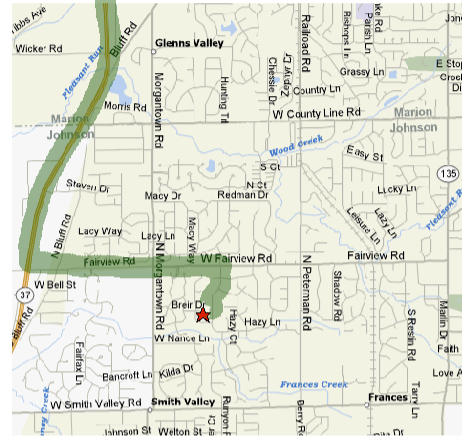

Digital Memories Photography Driving Directions

From SW corner of 465 at SR37

Take SR37 South to Fairview and turn left (East)

(Fairview is the 2nd stop/go light after you pass under the flashing yellow light)

Take Fairview East to Leaning Tree and turn right (South)

(You will go straight through 2 stop signs on Fairview. After you go through the 2nd stop sign, Leaning Tree is the 2nd street on the right at the top of the hill)

Take Leaning Tree to Hazy Lane and turn right (West)

(Hazy Lane is the 2nd right after you turn onto Leaning Tree)

Digital Memories Studio is the 3rd house on the right

145 Hazy Lane Greenwood IN 46142 (317) 882-4809